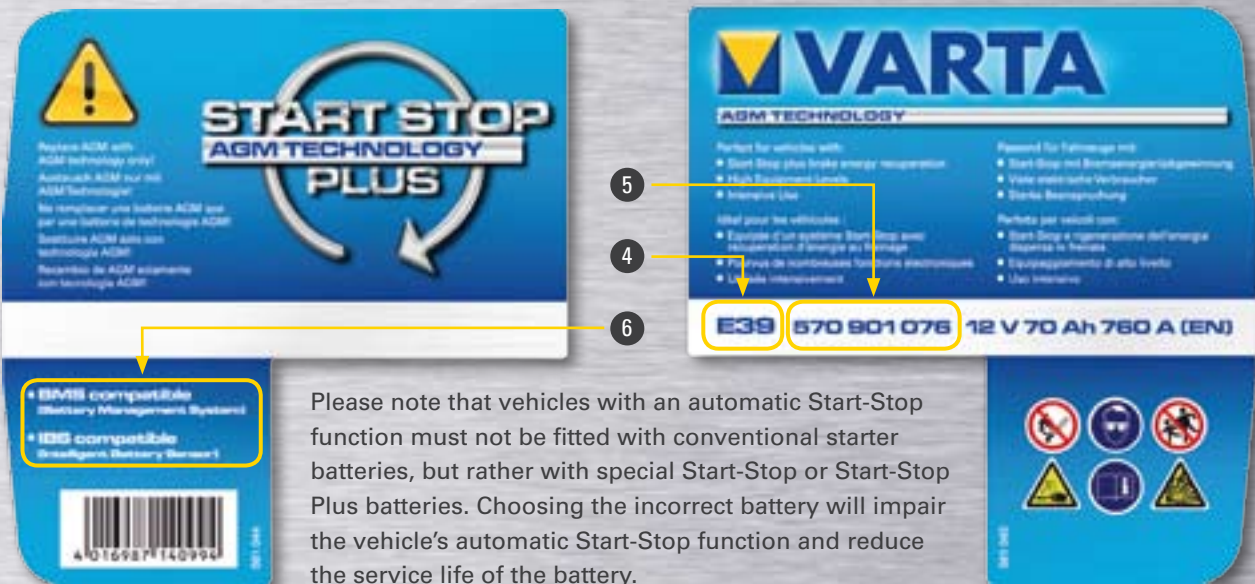

VARTA Start-Stop Plus lid label