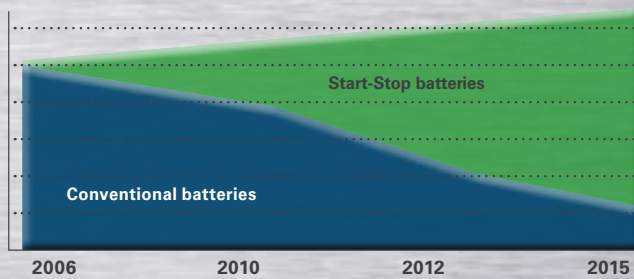

START STOP

Vehicle Parc development

70%

There are already around 2.8 million vehicles equipped with Start-Stop technology on our roads, a number expected to rise to 30 million by 2015. This means that by 2015, 70% of new vehicles will feature Start-Stop technology.