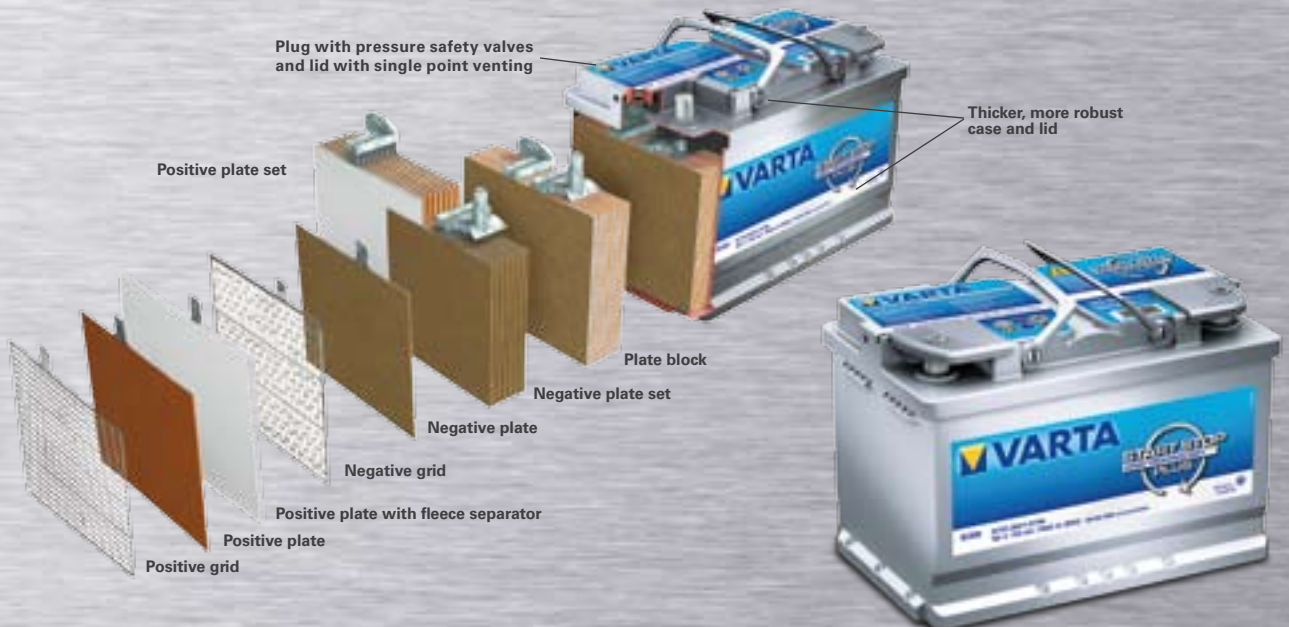

THE BENEFITS OF VARTA START-STOP PLUS BATTERIES AT A GLANCE:

- Innovative AGM Technology (Absorbent Glass Mat) with high-compression fleece separator
- Latest OE technology for advanced Start-Stop vehicles
- Has at least three to four times more cycle life and can meet the demands of all Start-Stop vehicles and high-end luxury vehicles
- High charging acceptance for absorbing large surges of electrical energy generated via brake energy recuperation
- 100% leak-proof and spill-proof to 360°
- Excellent starting power, so you can rely on the engine starting – even at a low state of charge
- Longer lifespan
- Totally maintenance-free

THE CONSTRUCTION OF VARTA START-STOP PLUS BATTERIES WITH AGM TECHNOLOGY:

- AGM stands for Absorbent Glass Mat
- AGM technology, with its Absorbent Glass Mat, is the most advanced development of lead acid technology
- The electrolyte is held permanently in the glass fleece separator and exerts a uniformly high contact pressure on the active mass
- This significantly reduces loss of active mass to an absolute minimum
- This technology does not suffer from acid stratification – the main failure mode in these applications
- Highest performance, extreme cycle life and spill-proof
- The perfect solution for vehicles with Start-Stop technology, brake energy recuperation and further fuel-savings technologies, e.g. BMW EfficientDynamics, VW BlueMotion