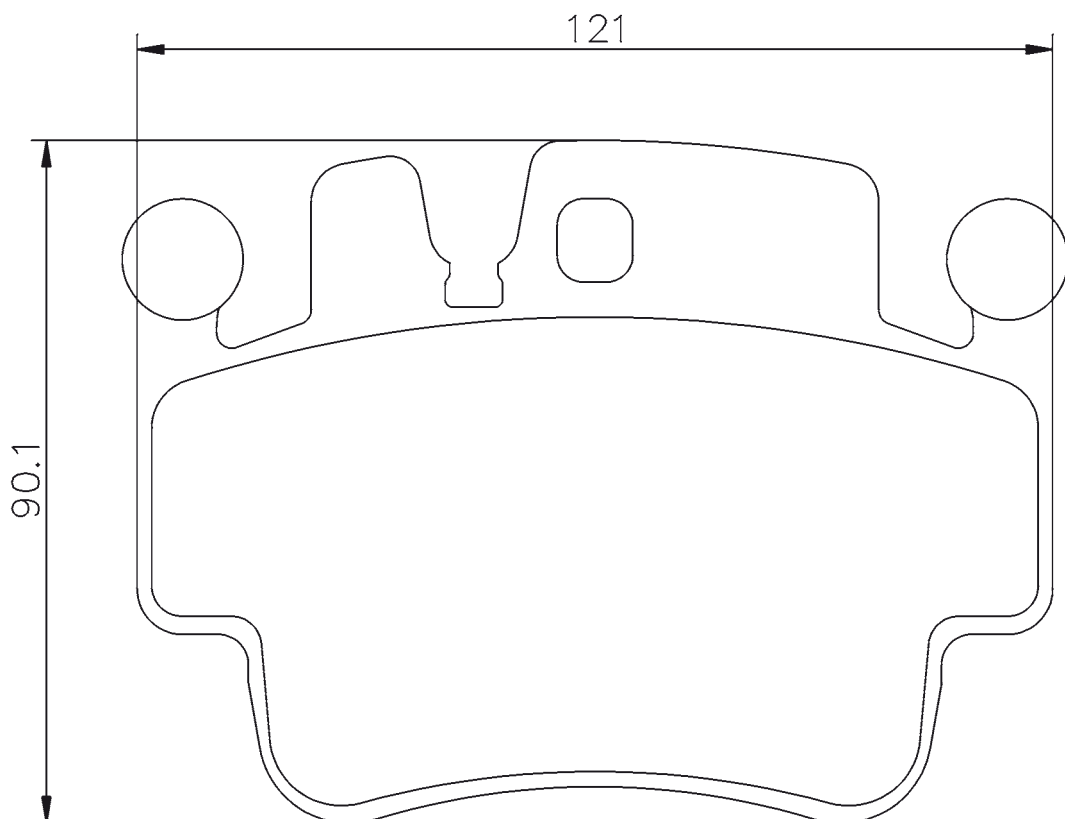

PART NUMBER	WVA	FMSI	121.0 mm	90.1 mm	17.0 mm
07.B314.15	23329	D994	121.0 mm	90.1 mm	17.0 mm