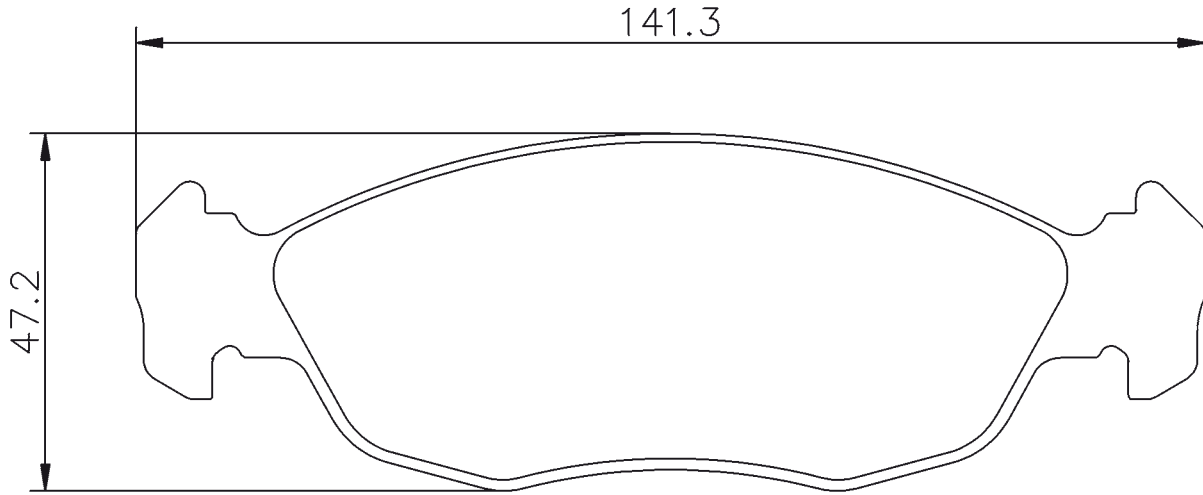

PART NUMBER	 WVA	 FMSI			
07.B314.37	21430-21432-21827	NA	141.3 mm	47.2 mm	17.0 mm