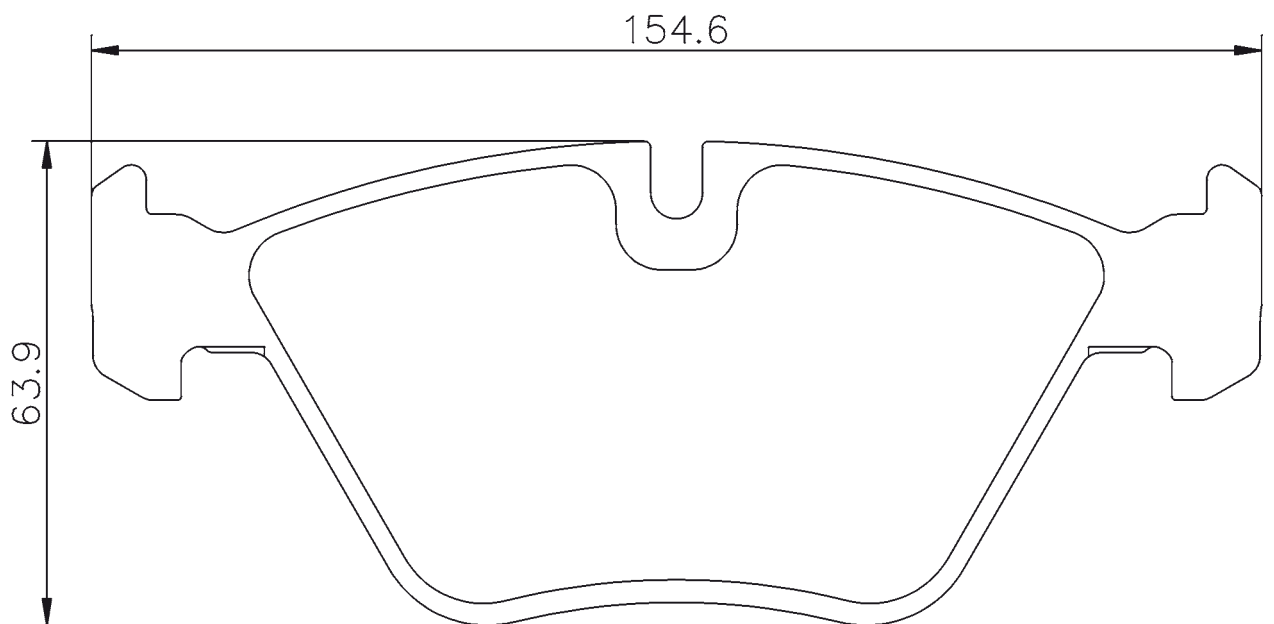

PART NUMBER	 WVA	 FMSI			
07.B314.34	23794-23968- 24096	D1061	151.1 / 154.6 mm	63.9 mm	19.8 mm

Pad Drawings

PART NUMBER	 WVA	 FMSI	 155.3 mm	 68.3 mm	 20.3 mm
07.B314.35	23312-23347	D918	155.3 mm	68.3 mm	20.3 mm