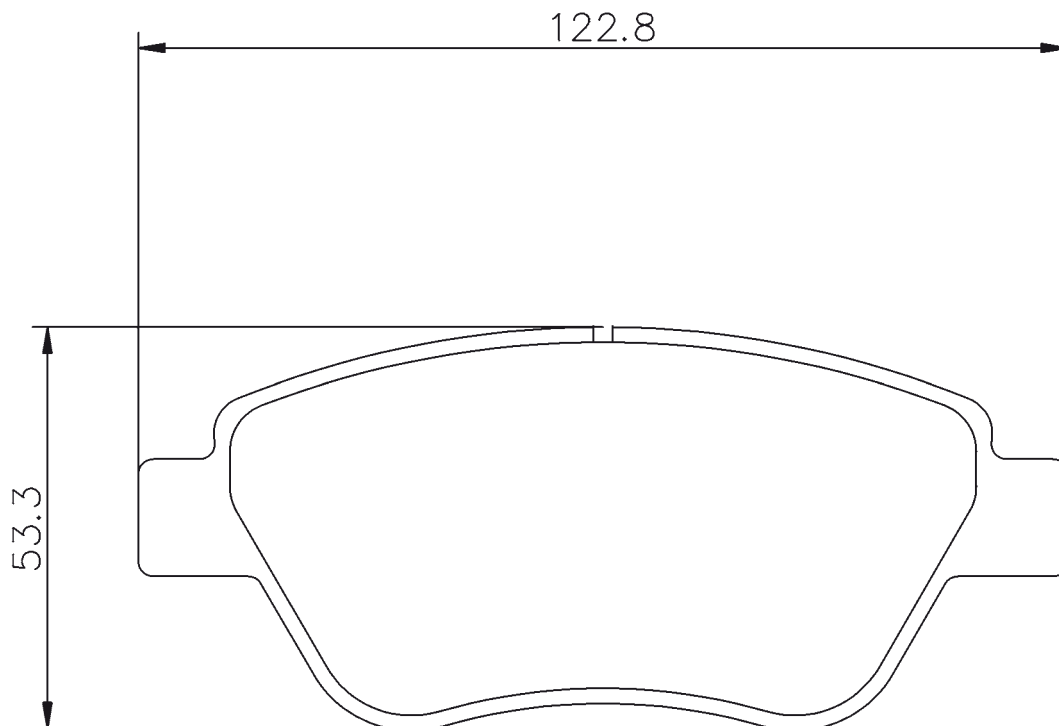

PART NUMBER	 WVA	 FMSI	 122.8 mm	 53.3 mm	 17.8 mm
07.B314.04	23982-23979- 23982	NA	122.8 mm	53.3 mm	17.8 mm