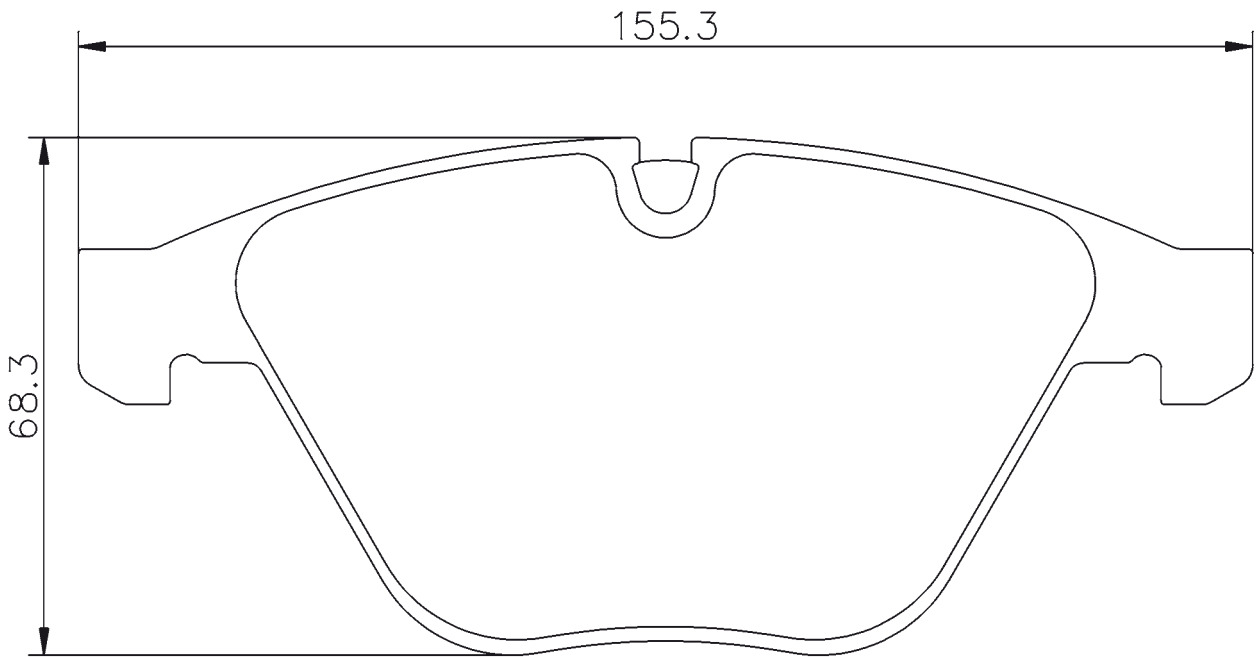

PART NUMBER	 WVA	 FMSI			
07.B314.34	23794-23968- 24096	D1061	151.1 / 154.6 mm	63.9 mm	19.8 mm

Pad Drawings

PART NUMBER	 WVA	 FMSI	 155.3 mm	 68.3 mm	 20.3 mm
07.B314.35	23312-23347	D918	155.3 mm	68.3 mm	20.3 mm