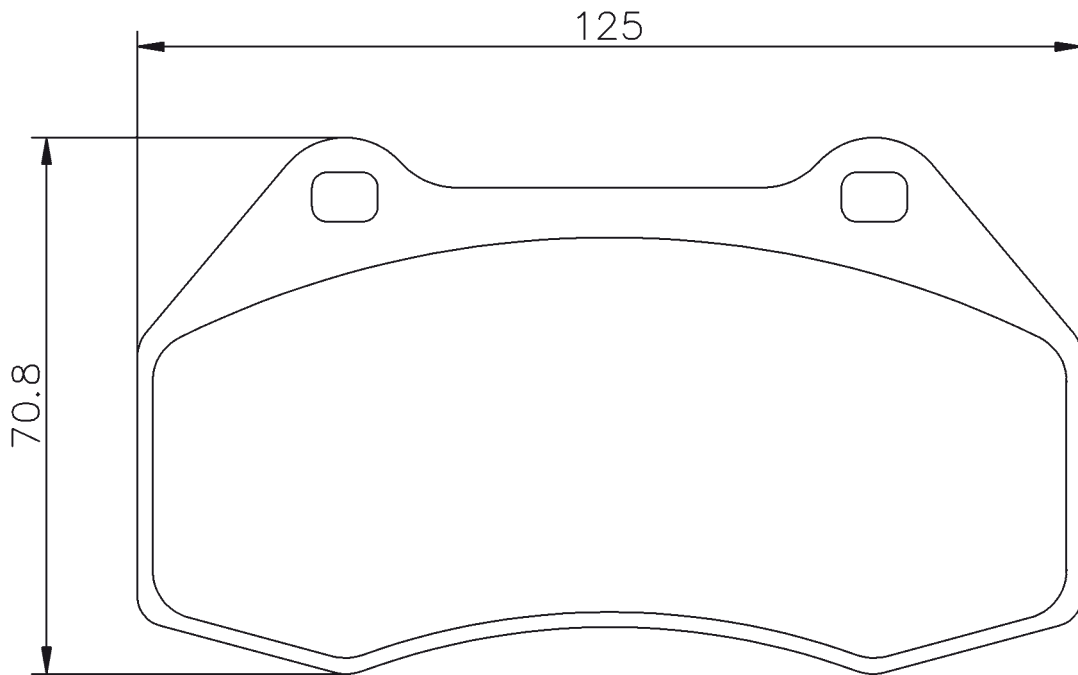

PART NUMBER	 WVA	 FMSI	 125 mm	 70.8 mm	 15.3 mm
07.B314.21	24162-24687	NA	125 mm	70.8 mm	15.3 mm