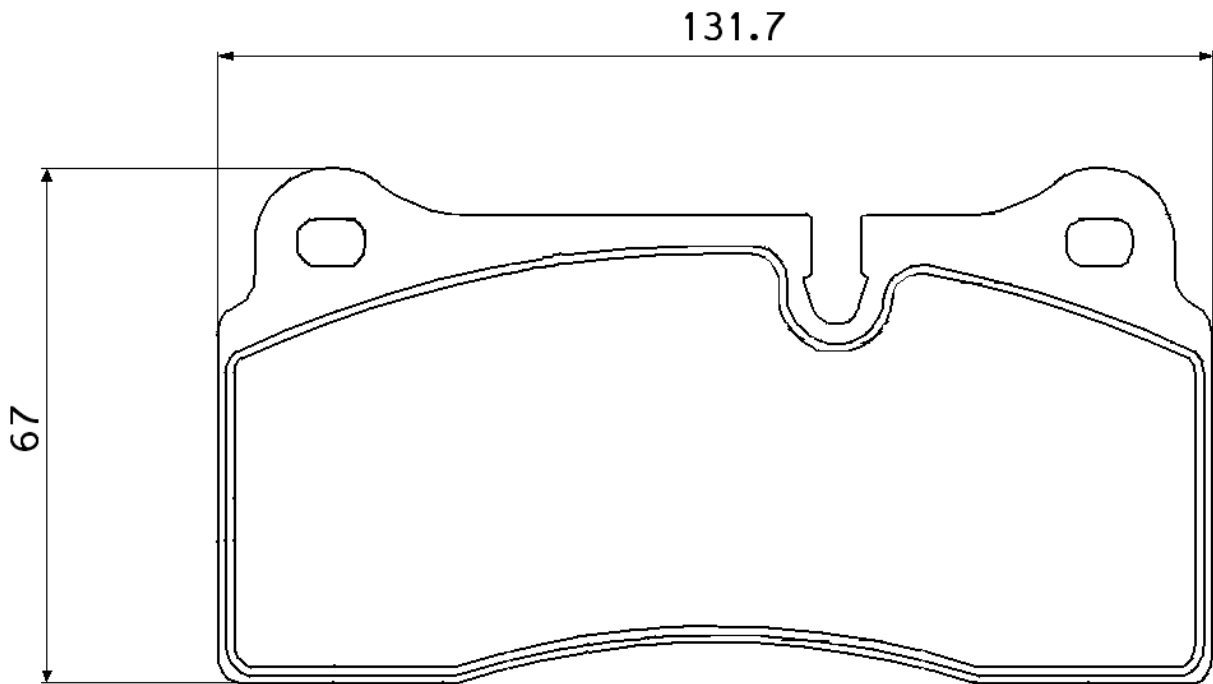

PART NUMBER	 WVA	 FMSI			
07.B314.30	ND	D810	131.7 mm	67.0 mm	16.0 mm