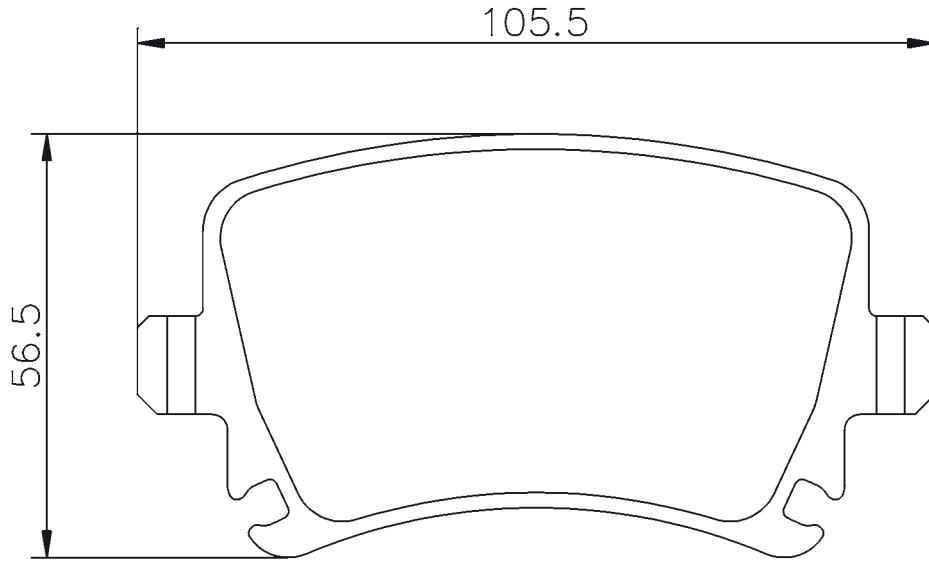

PART NUMBER	 WVA	 FMSI	 105.5 mm	 56.5 mm	 17.2 mm
07.B315.22	23914	D1108	105.5 mm	56.5 mm	17.2 mm