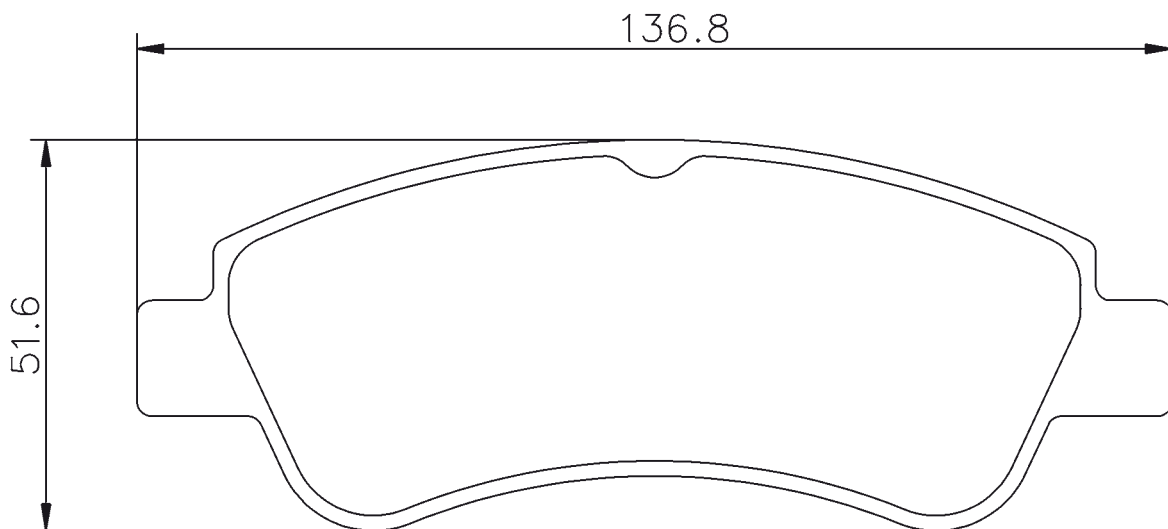

PART NUMBER	 WVA	 FMSI			
07.B314.38	23954	D1213	136.8 mm	51.6 mm	19.0 mm