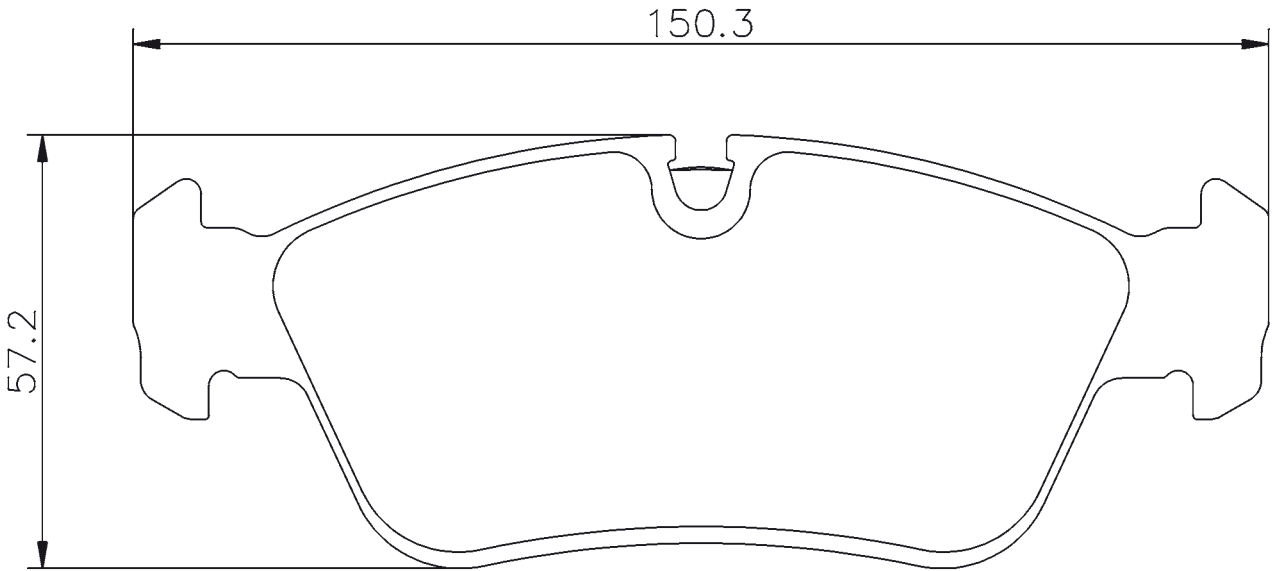

PART NUMBER	 WVA	 FMSI			
07.B314.34	23794-23968- 24096	D1061	151.1 / 154.6 mm	63.9 mm	19.8 mm

Pad Drawings

PART NUMBER	 WVA	 FMSI	 155.3 mm	 68.3 mm	 20.3 mm
07.B314.35	23312-23347	D918	155.3 mm	68.3 mm	20.3 mm