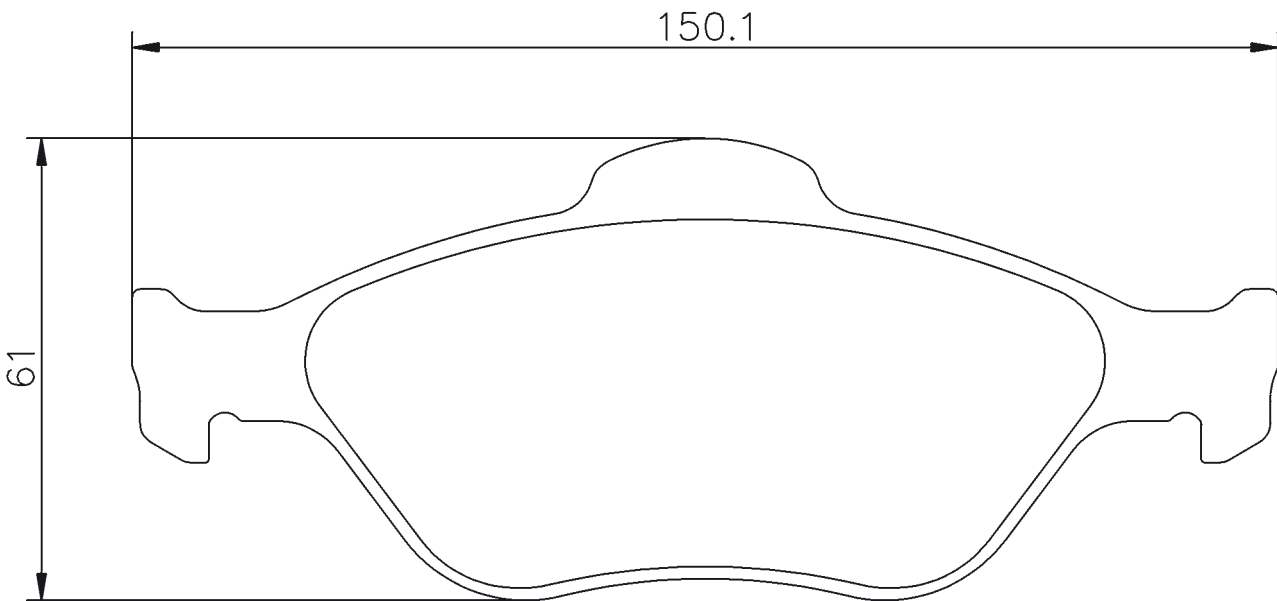

PART NUMBER	 WVA	 FMSI			
07.B314.43	23202-23604	NA	150.1 / 151.3 mm	61.0 / 58.2 mm	18.0 mm