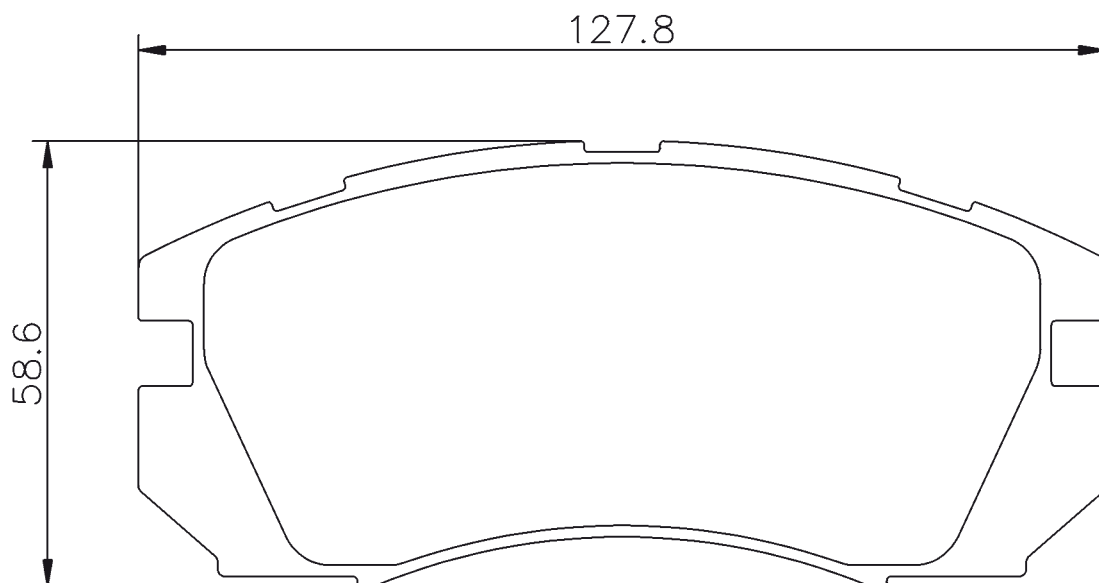

PART NUMBER	 WVA	 FMSI	 127.8 mm	 58.6 mm	 17.0 mm
07.B314.22	21482-24389-24390	D563	127.8 mm	58.6 mm	17.0 mm