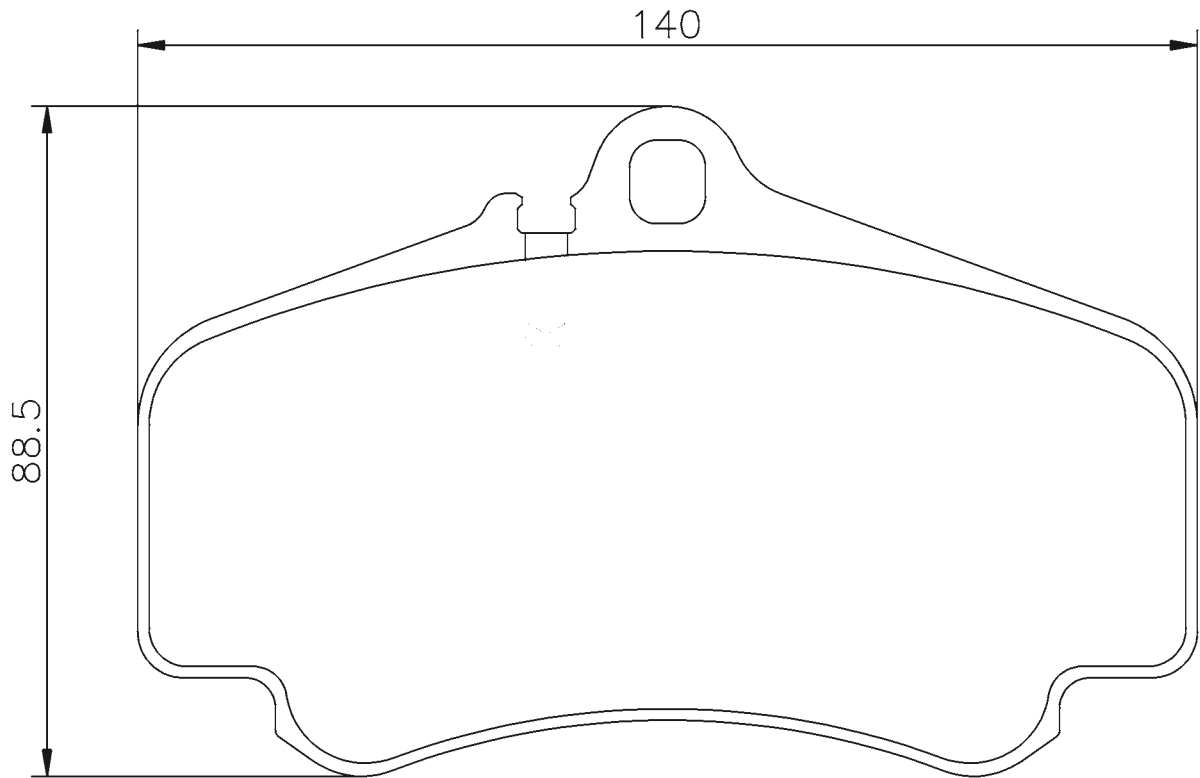

PART NUMBER	 WVA	 FMSI	 140.0 mm	 88.5 mm	 17.0 mm
07.B314.16	23139-23330	D916	140.0 mm	88.5 mm	17.0 mm