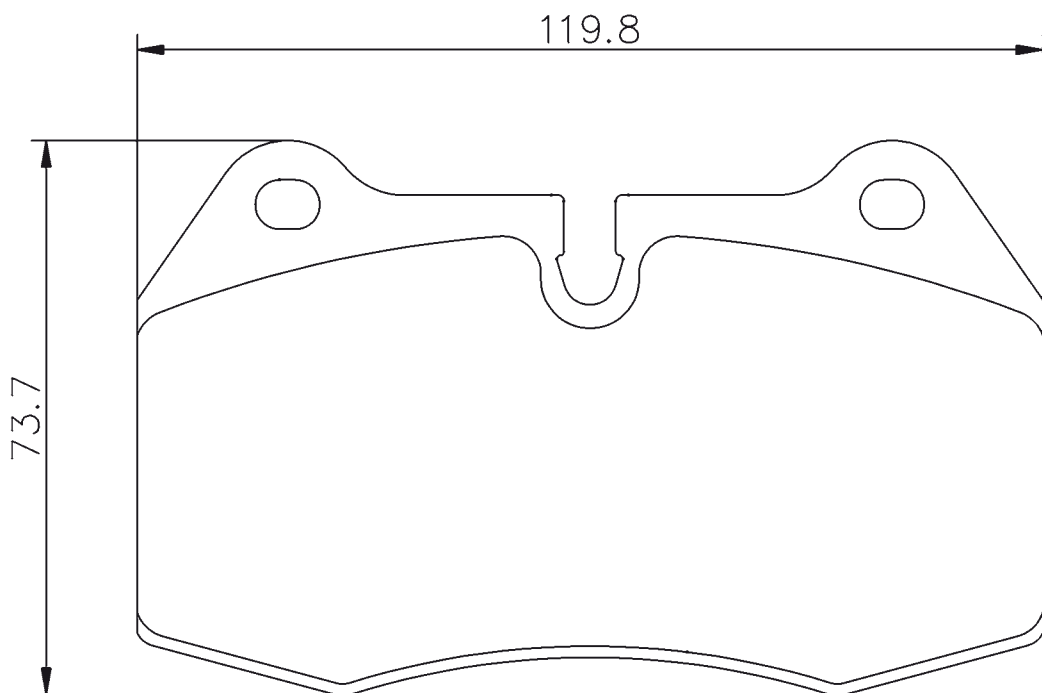

PART NUMBER	 WVA	 FMSI	 119.8 mm	 73.7 mm	 18.0 mm
07.B314.36	21471	D639	119.8 mm	73.7 mm	18.0 mm