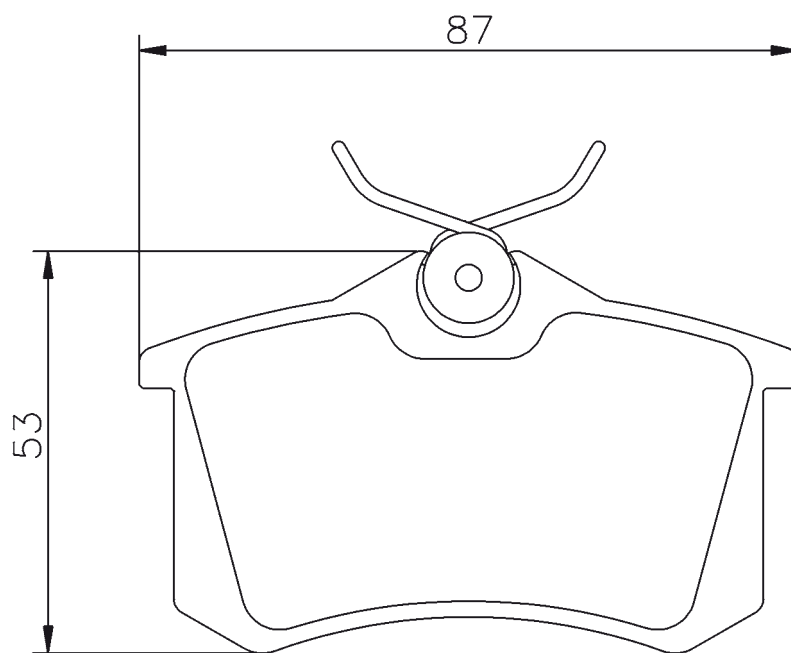

PART NUMBER	 WVA	 FMSI	 87.0 mm	 53.0 mm	 15.0 mm
07.B315.25	20961-23554- 23965	D340	87.0 mm	53.0 mm	15.0 mm