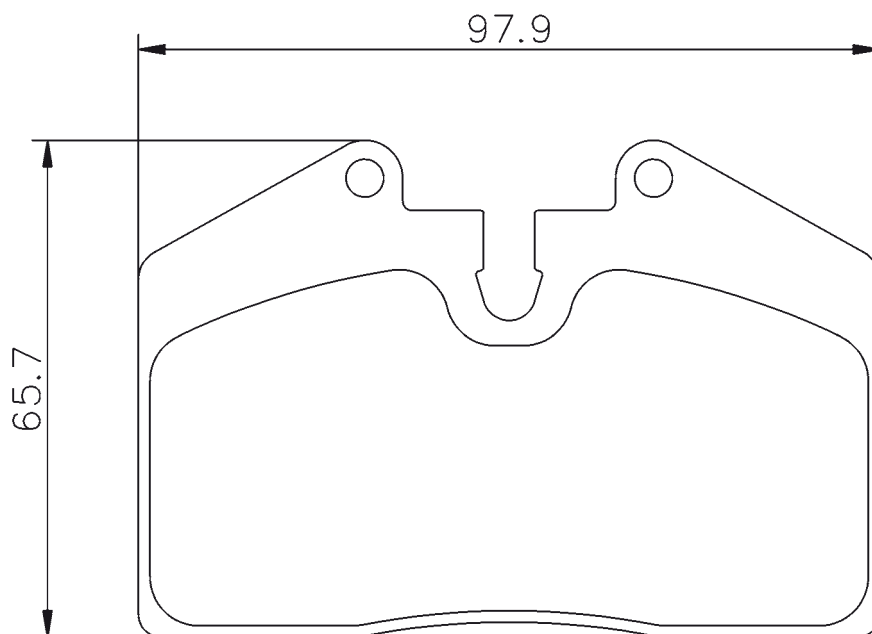

PART NUMBER	 WVA	 FMSI	 97.9 mm	 65.7 mm	 17.5 mm
07.B314.13	20877	D345	97.9 mm	65.7 mm	17.5 mm