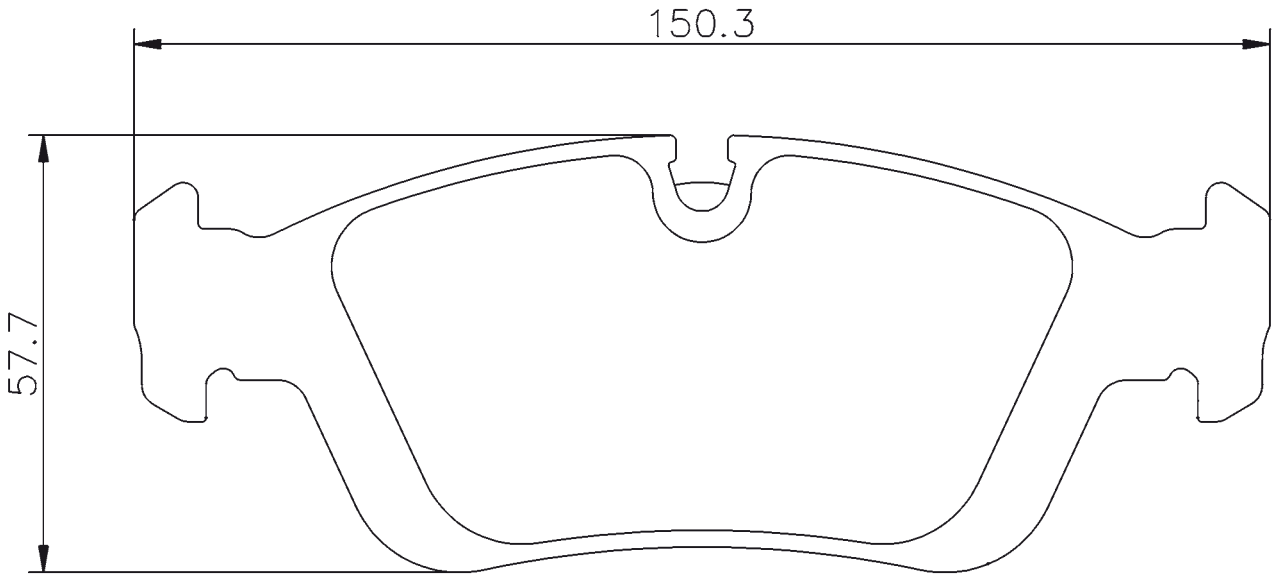

PART NUMBER	 WVA	 FMSI			
07.B314.31	23287-23288	D781	151.3 / 150.3 mm	57.7 mm	17.3 mm