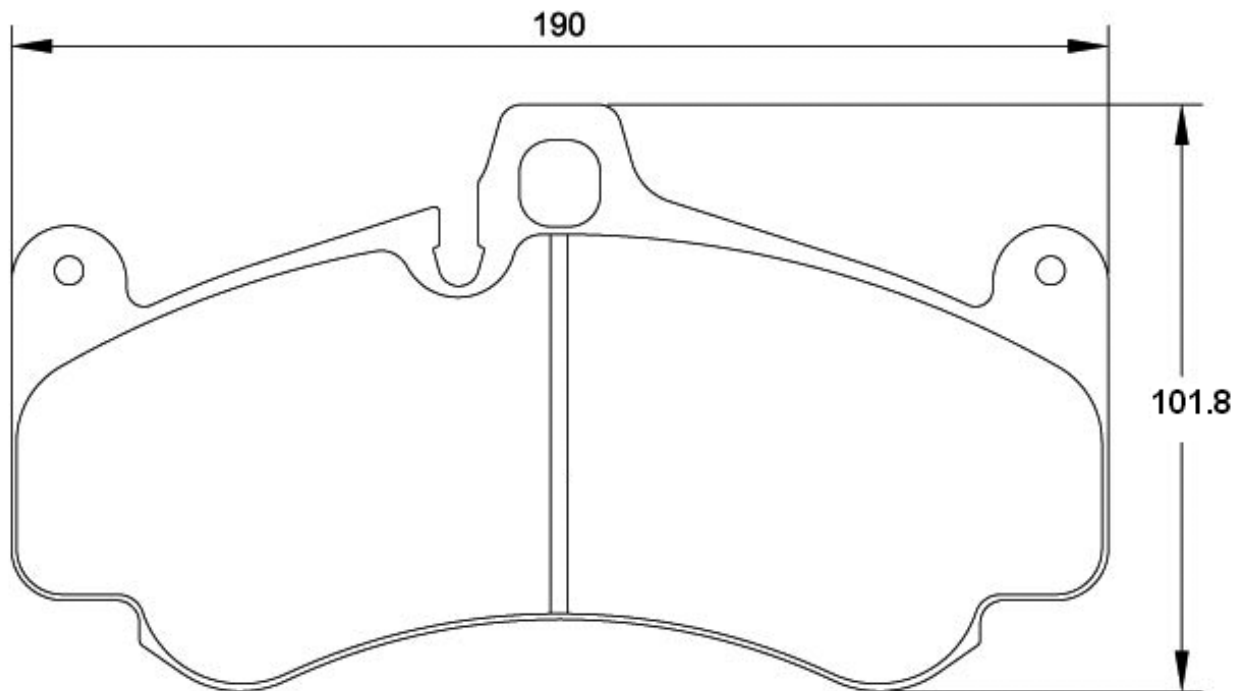

PART NUMBER	 WVA	 FMSI	 190.0 mm	 101.8 mm	 17.0 mm
07.B314.17	23414	D991	190.0 mm	101.8 mm	17.0 mm