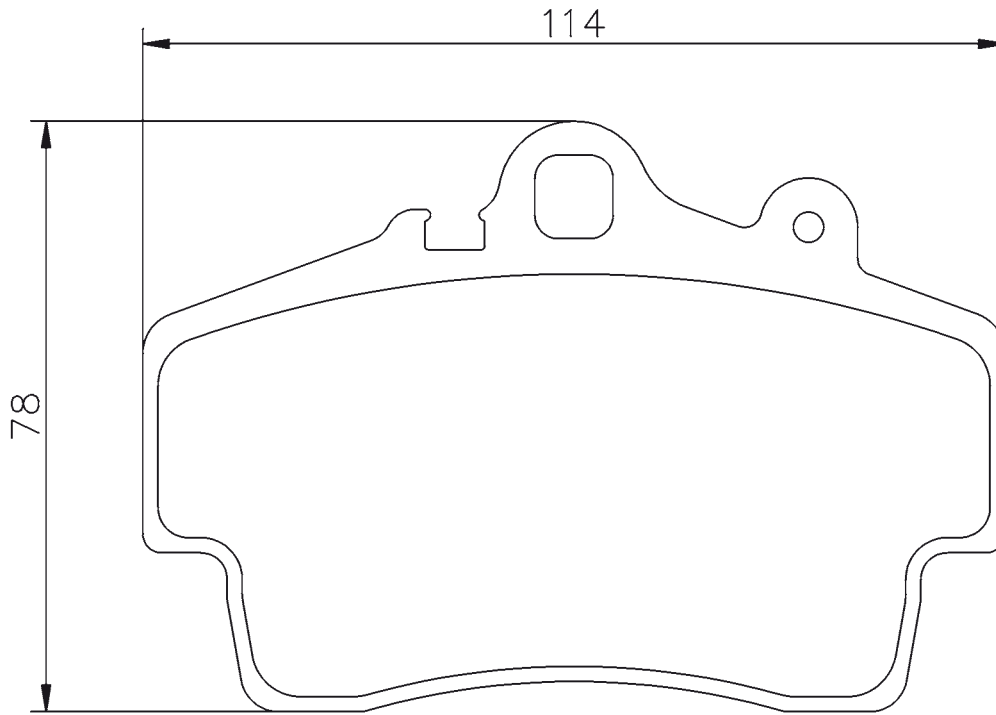

PART NUMBER	 WVA	 FMSI	 114.0 mm	 78.0 mm	 16.2 mm
07.B314.18	21937	D737	114.0 mm	78.0 mm	16.2 mm