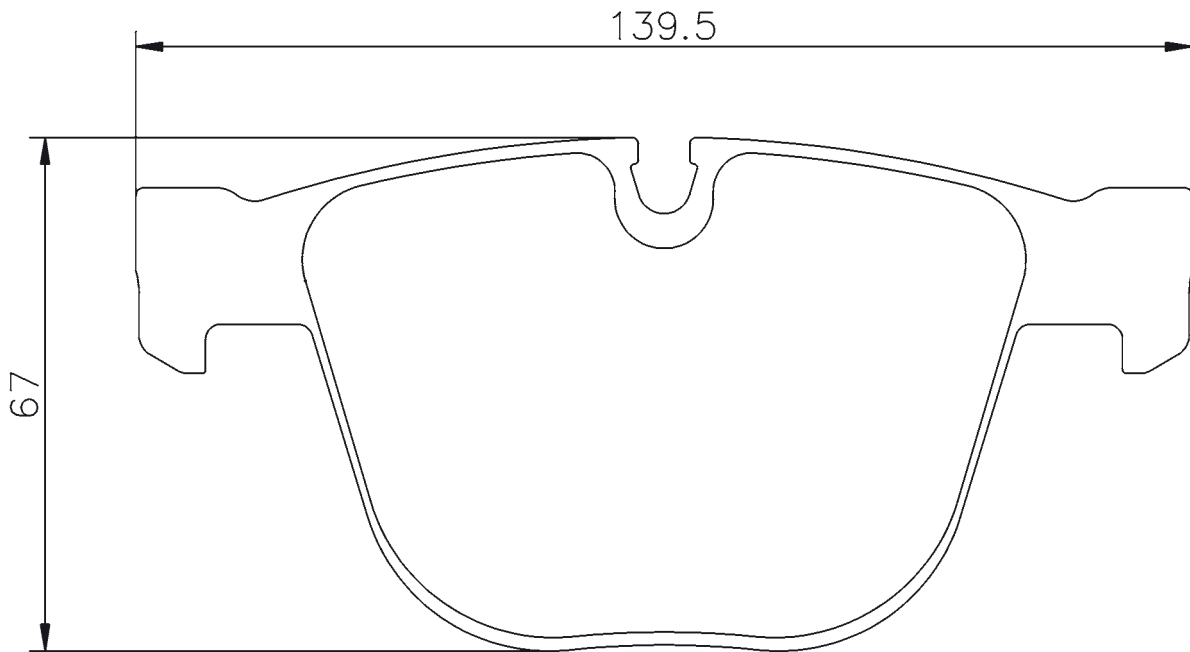

PART NUMBER	 WVA	 FMSI	 139.5 mm	 67.0 mm	 17.0 mm
07.B315.02	23730-23731	D919	139.5 mm	67.0 mm	17.0 mm