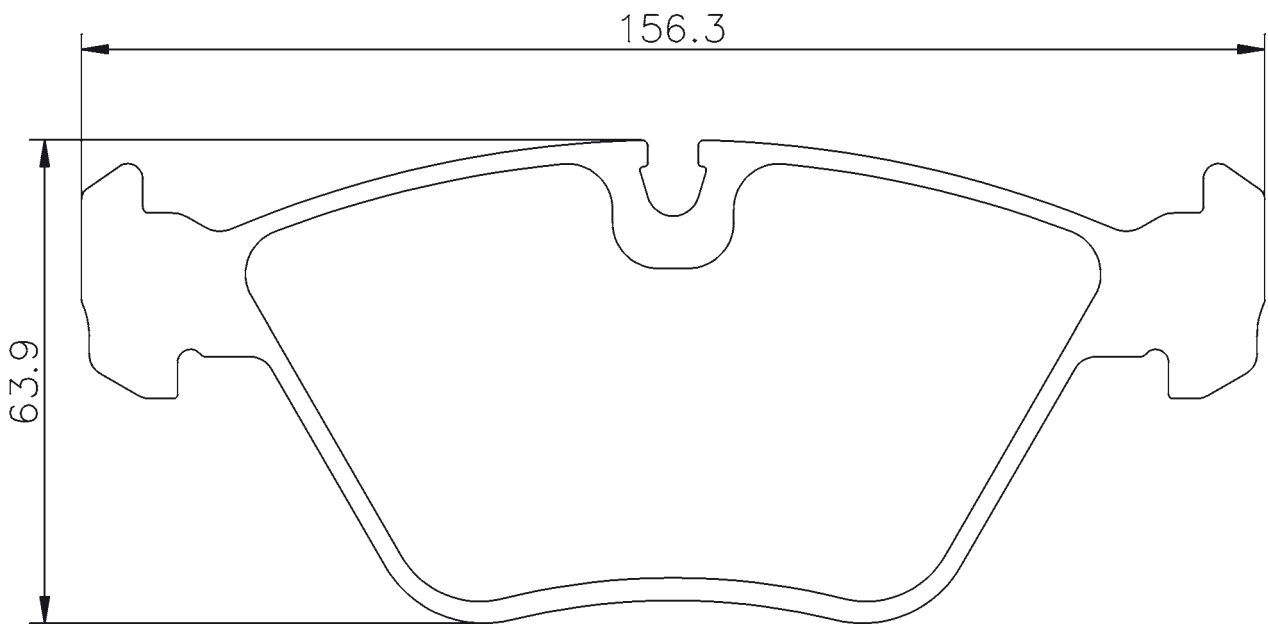

PART NUMBER	 WVA	 FMSI			
07.B314.32	20968-21064- 23126	D394	156.3 mm	63.9 mm	20.3 mm